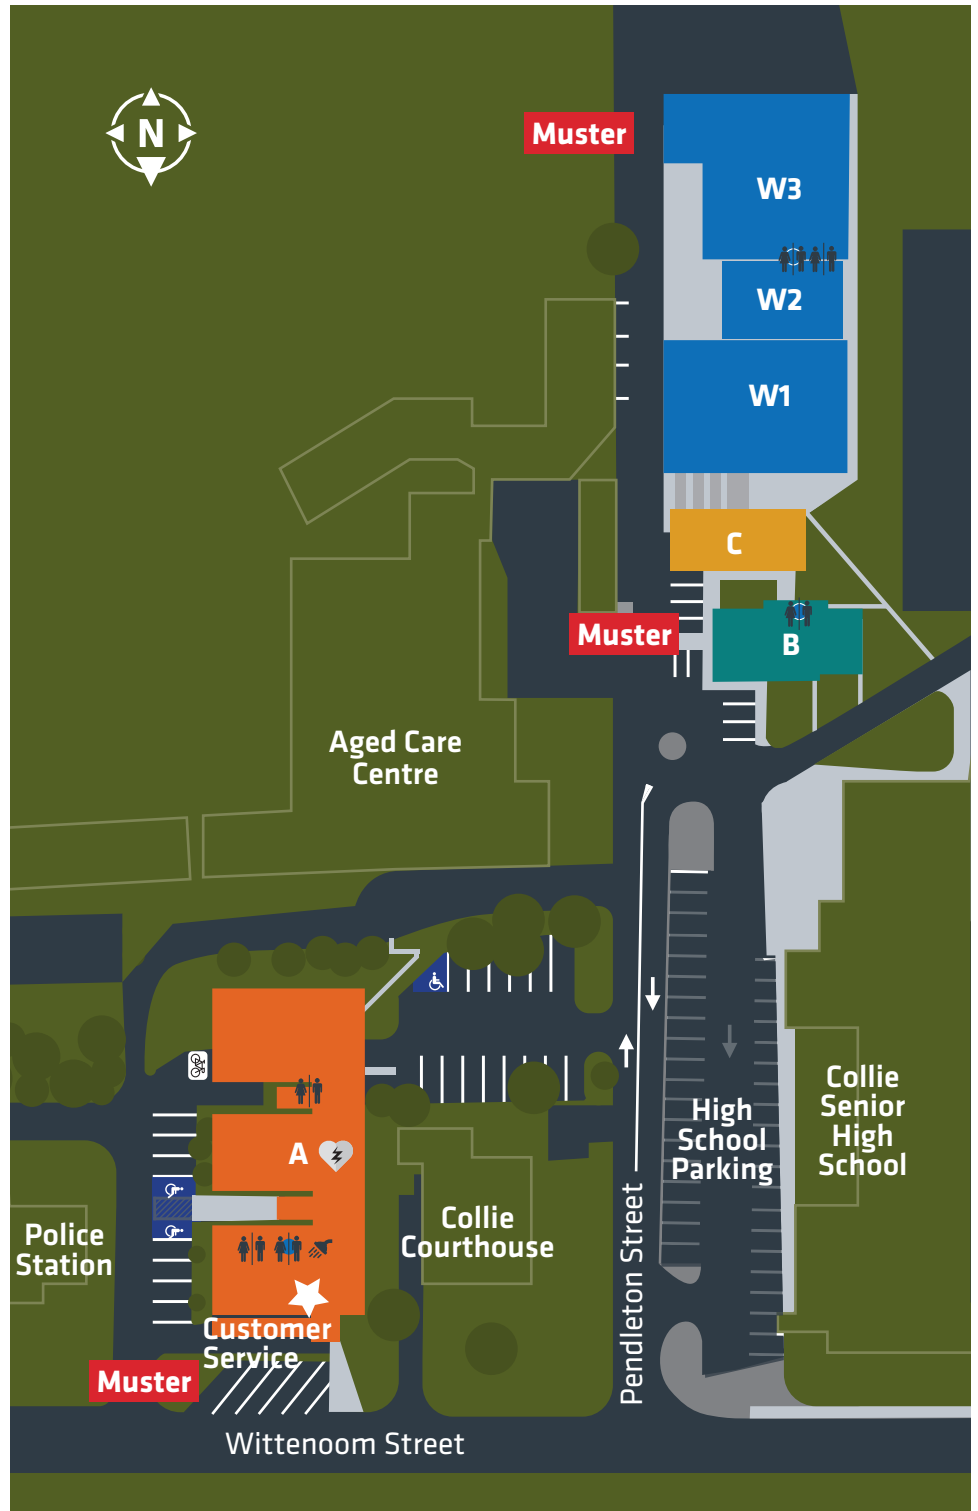

South Regional

# Collie Campus

## South Regional TAFE

Monday to Friday  
8.15am-4.00pm

-  A Block
-  B Block
-  C Block
-  WBlock
-  Toilet
-  Accessible Toilets
-  Accessible Parking
-  Bike Rack
-  Shower
-  Pathway
-  Defibrillator
-  Muster point
-  Customer Service